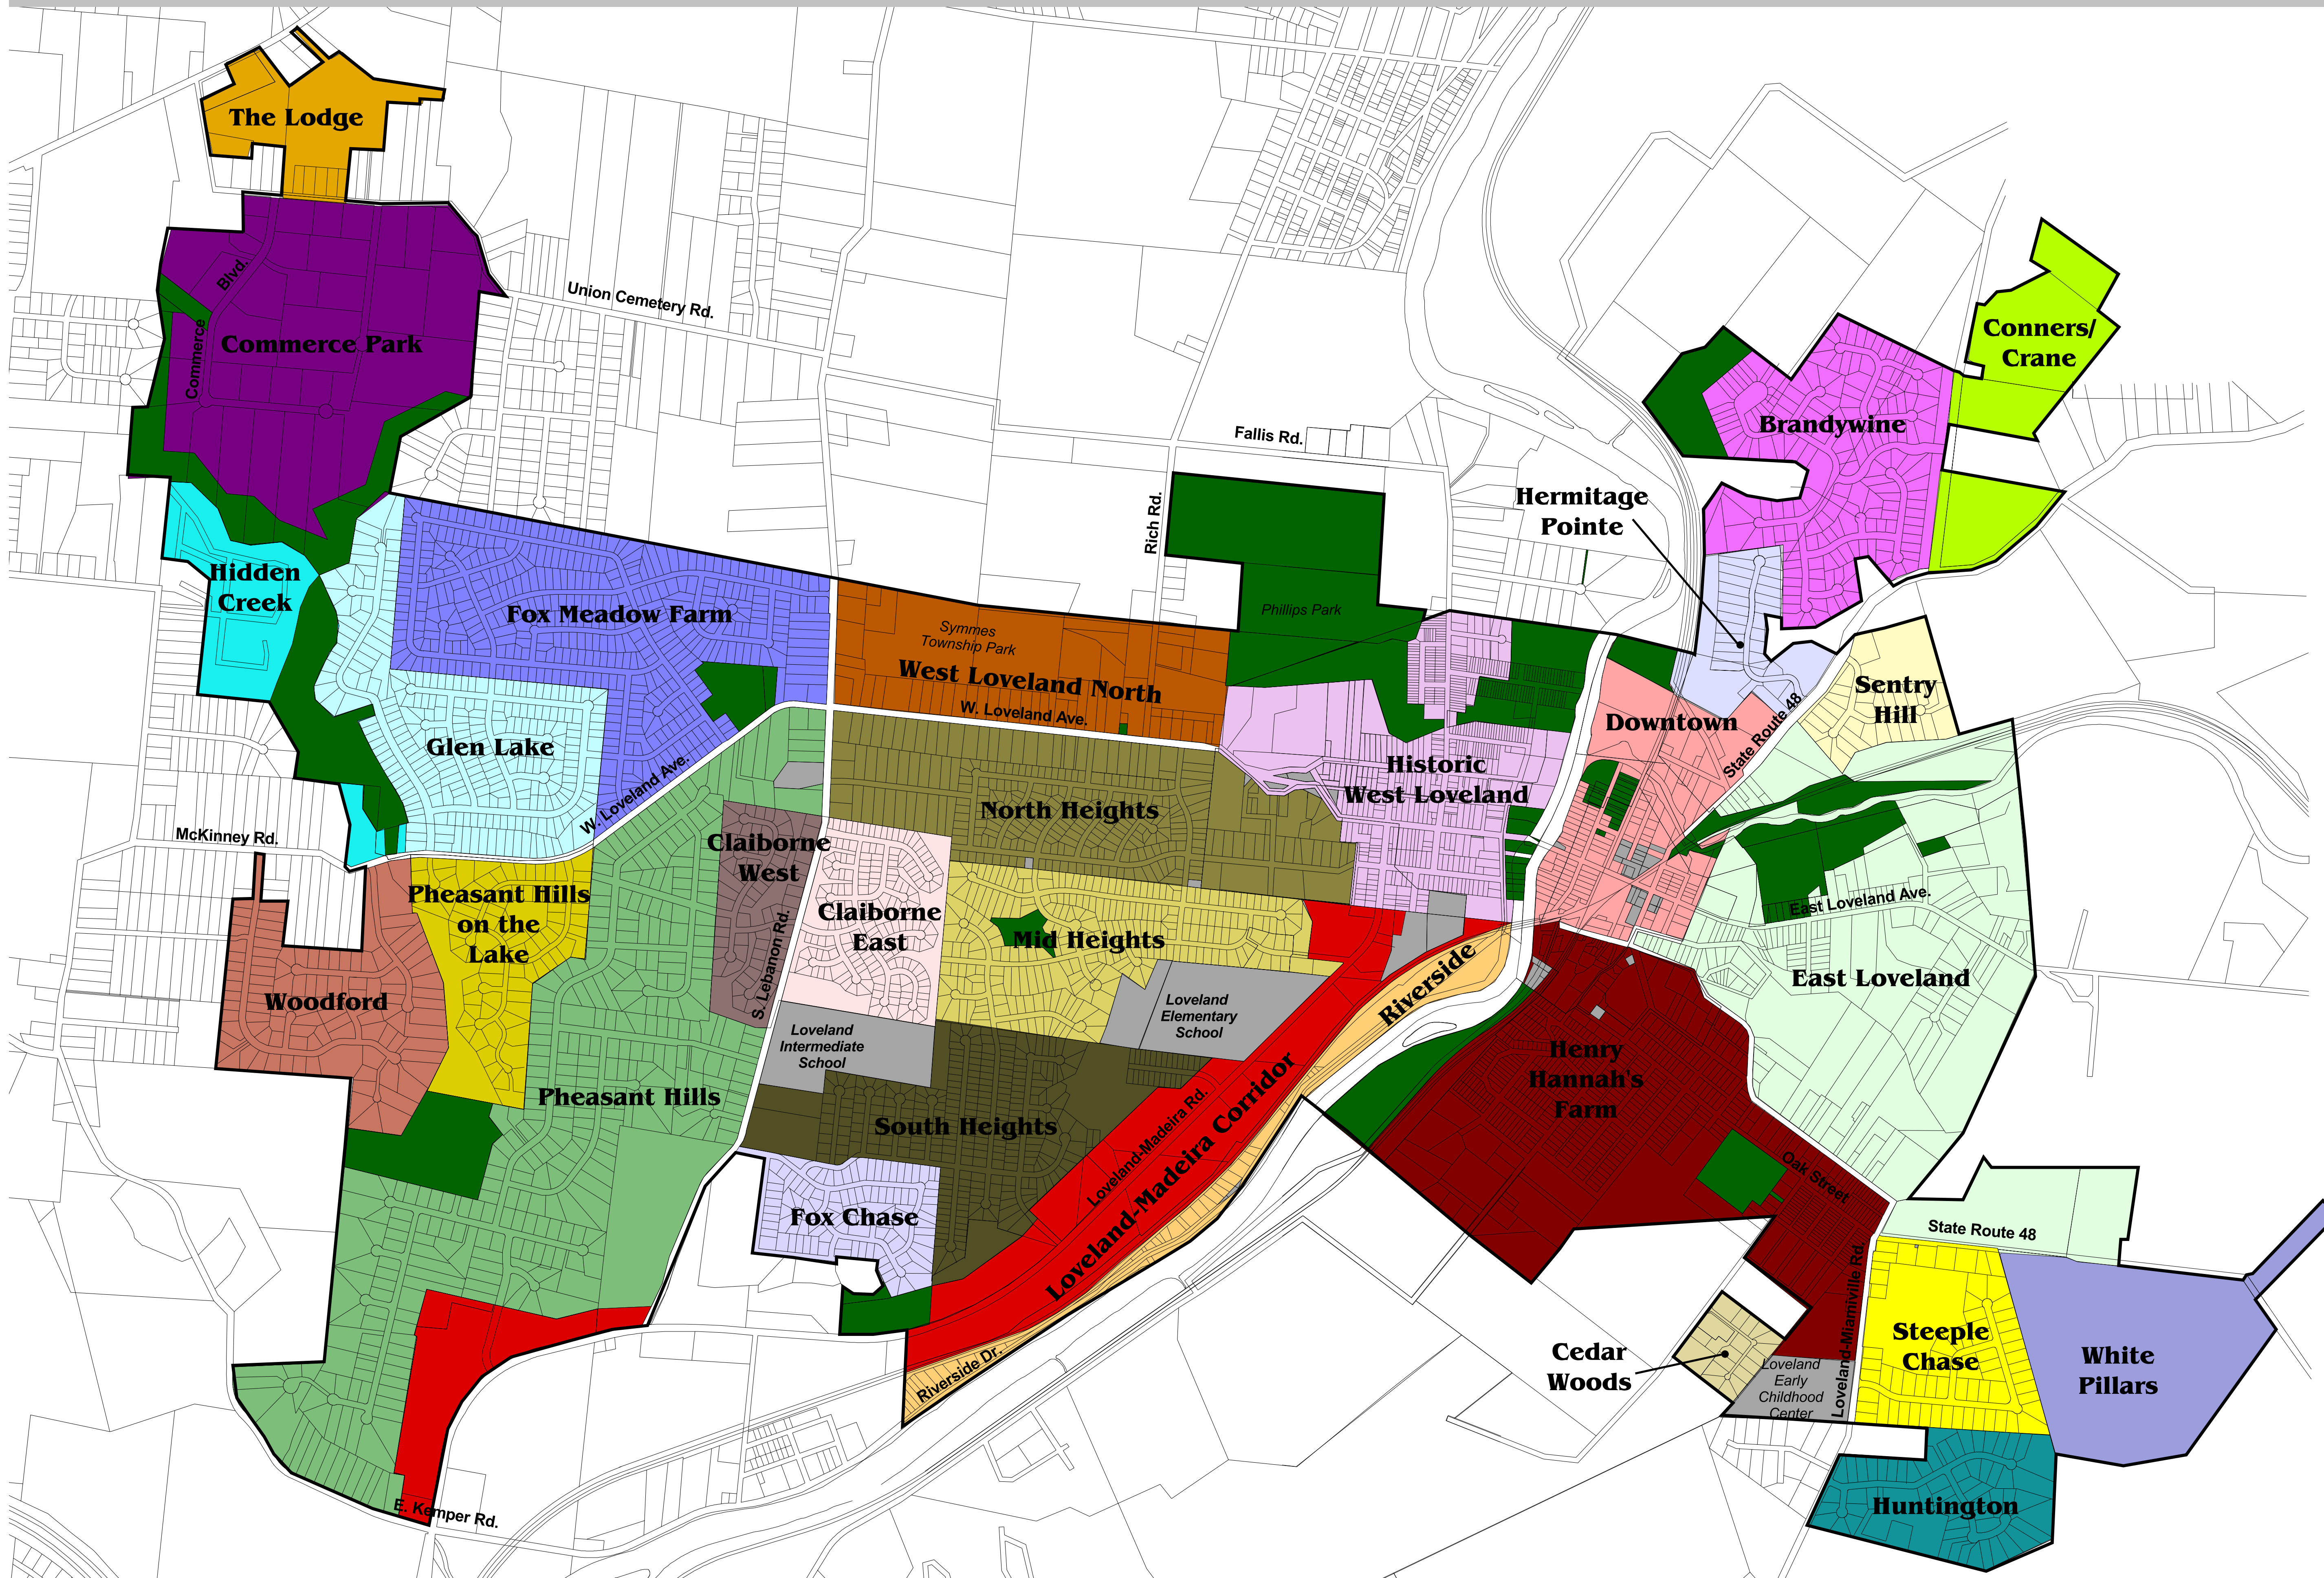

# 2003 - Loveland Neighborhood Map

- City of Loveland
- Parks/Greenspace
- Other Public Properties
- Brandywine
- Cedar Woods
- Claiborne East
- Claiborne West
- Commerce Park
- Conners/Crane
- Downtown
- East Loveland
- Fox Chase
- Fox Meadow Farm
- Glen Lake
- Henry Hannah's Farm
- Hermitage Pointe
- Hidden Creek
- Historic West Loveland
- Huntington
- Loveland-Madeira Corridor
- Mid Heights
- North Heights
- Pheasant Hills
- Pheasant Hills on the Lake
- Riverside
- Sentry Hill
- South Heights
- Steeple Chase
- The Lodge
- West Loveland North
- White Pillars
- Woodford